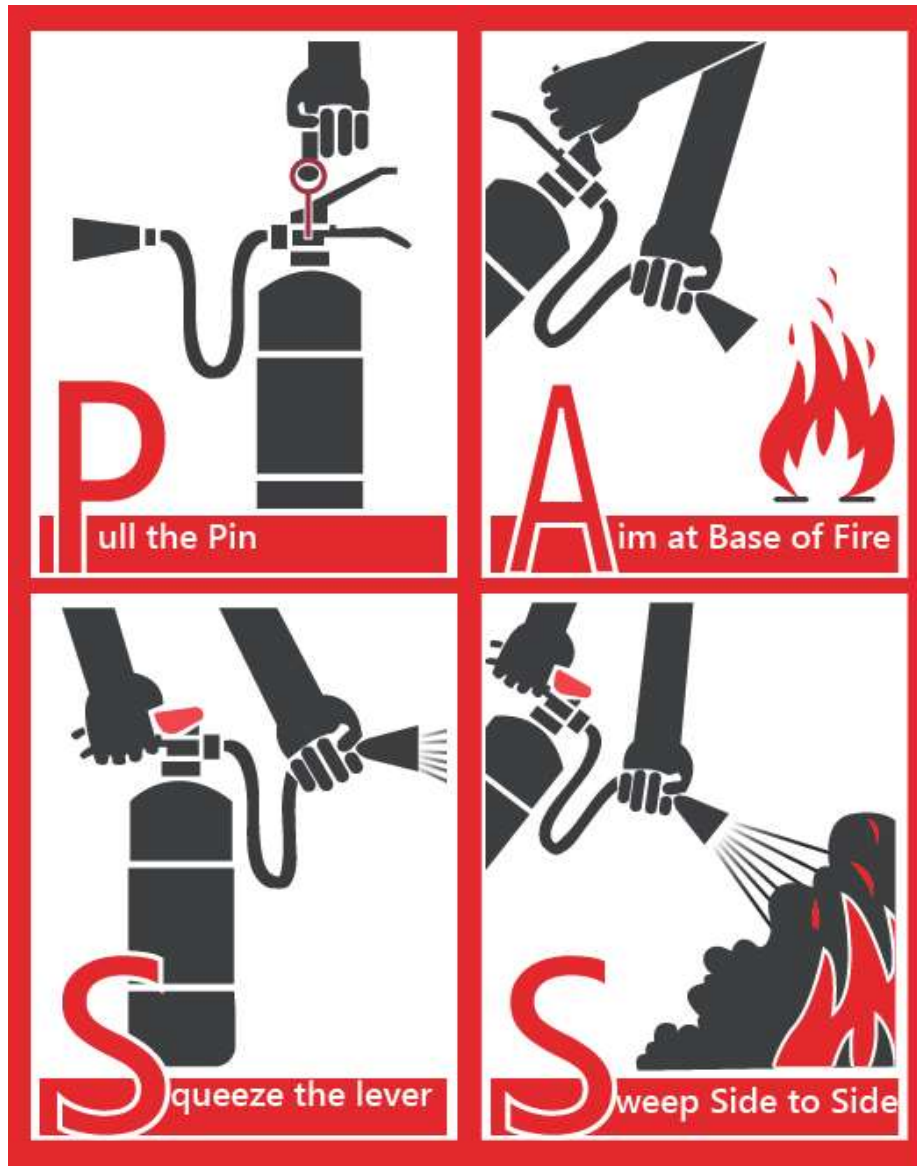

Annex C1

How to operate a portable fire extinguisher – P.A.S.S Method