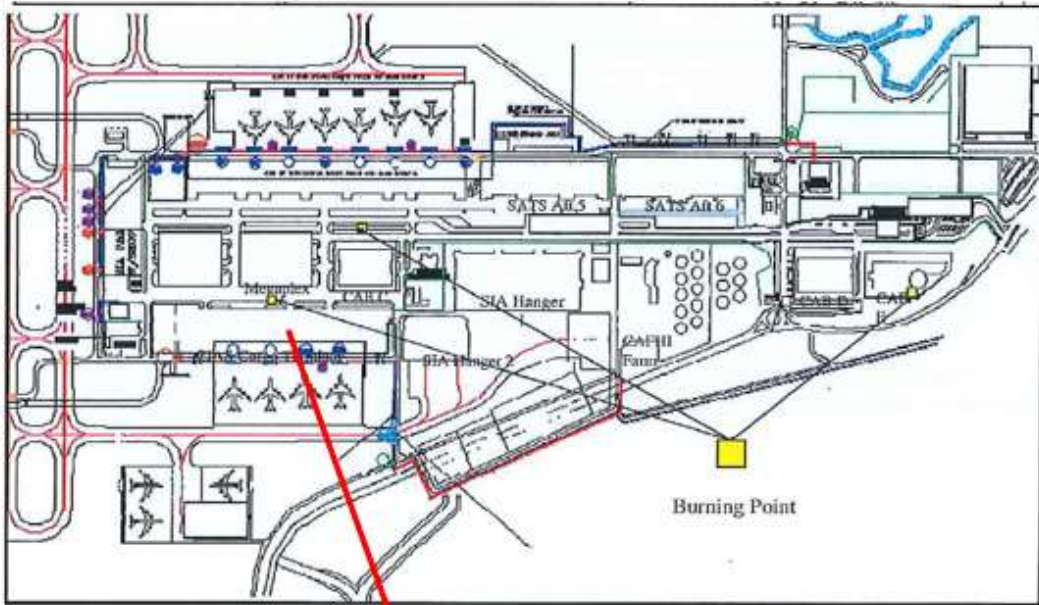

A handwritten signature in black ink, appearing to read "Peter Ng", written over a horizontal line.

PETER NG
Head, Fire Prevention Section
Airport Emergency Service

Annex A

Designated Lunar Seventh Month Festival Praying Location for Passenger Terminal Building

Location: Airport Police Division (APD) – Near Drainage behind Open Carpark

Annex B - 1

Designated Lunar Seventh Month Festival Praying Location for Changi Airfreight Centre (CAC)

Location: Megaplex - (Pavement along DNATA Bus-Stop)

Annex B – 2

Designated Lunar Seventh Month Festival Praying Location for Changi Airfreight Centre (CAC)
Cargo Agent Building C

Location: Pavement along main road towards Cargo Agent C

Annex B - 3

Designated Lunar Seventh Month Festival Praying Location for Changi Airfreight Centre (CAC)
Cargo Agent Building D & E