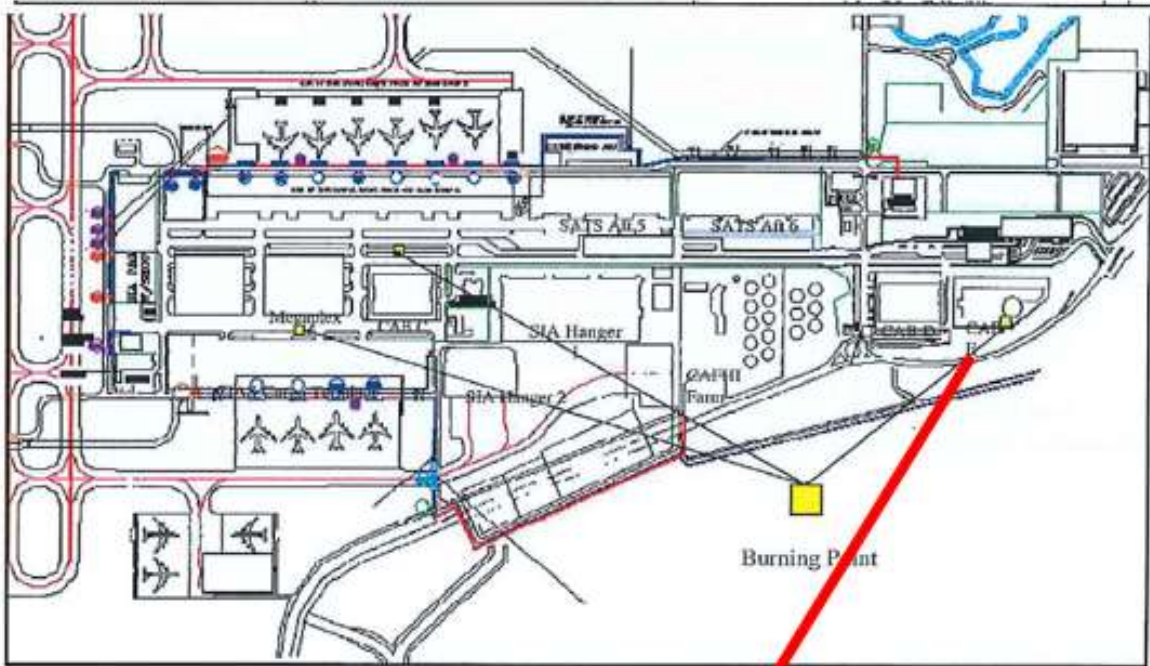

Annex B - 3

Designated Lunar Seventh Month Festival Praying Location for Changi Airfreight Centre (CAC)
Cargo Agent Building D & E

Location: Pavement front of Open Carpark Area at Cargo Agent E