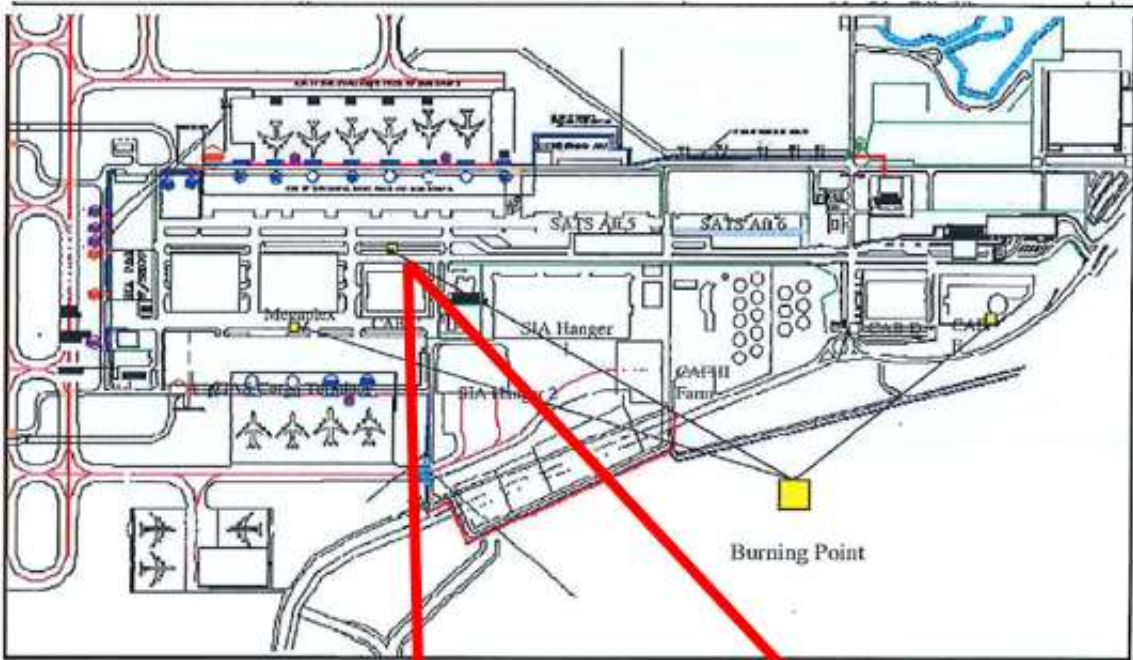

A handwritten signature in black ink, appearing to read "Peter Ng", written over a horizontal line.

PETER NG
Head, Fire Prevention Section
Airport Emergency Service

Annex A

Designated Lunar Seventh Month Festival Praying Location for Passenger Terminal Building

Location: Airport Police Division (APD) – Near Drainage behind Open Carpark

Annex B - 1

Designated Lunar Seventh Month Festival Praying Location for Changi Airfreight Centre (CAC)

Location: Megaplex - (Pavement along DNATA Bus-Stop)

Annex B – 2

Designated Lunar Seventh Month Festival Praying Location for Changi Airfreight Centre (CAC)
Cargo Agent Building C

Location: Pavement along main road towards Cargo Agent C

Annex B - 3

Designated Lunar Seventh Month Festival Praying Location for Changi Airfreight Centre (CAC)
Cargo Agent Building D & E