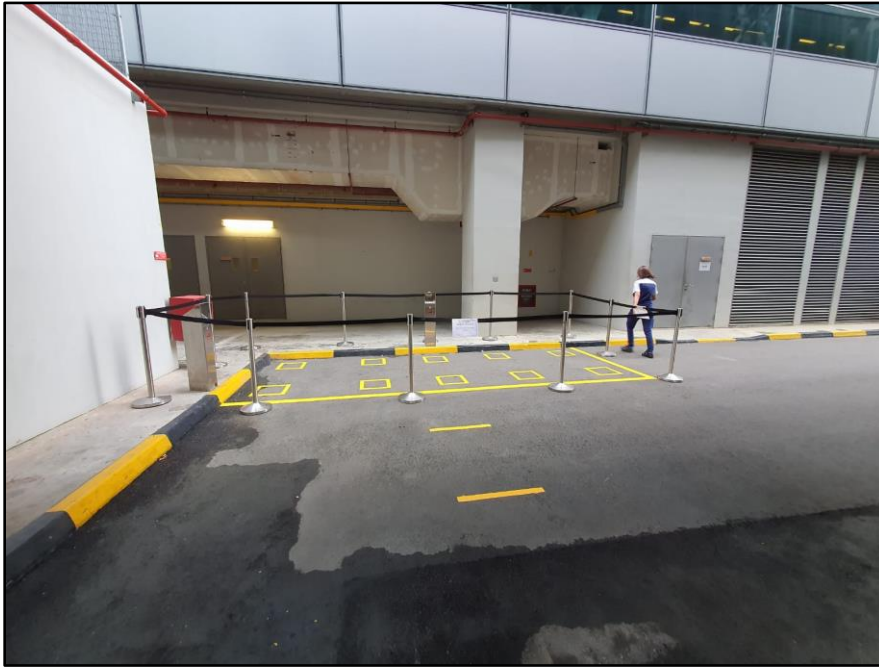

- a. Terminal 2, North, Level 3M, Carpark 2B Roof
- b. Terminal 2, South, Level 3M, Carpark 2A Roof
- c. Terminal 3, North, Level 1, Behind Crowne Plaza

Please refer to **Appendix I** for pictures of the new designated smoking area. For the complete guide of the designated smoking area in Changi Airport, please refer to **Appendix II**.

A handwritten signature in black ink, appearing to read "Addison Low".

ADDISON LOW  
Head, Fire Prevention Section  
Airport Emergency Service

**Appendix I**

**Pictures of New Designated Smoking Area:**

Terminal 2, North, Level 3M, Carpark 2B Roof

Terminal 2, South, Level 3M, Carpark 2A Roof

Terminal 3, North, Level 1, Behind Crowne Plaza

**Appendix II**

**Changi Airport Designated Smoking Area:**

<b>Terminal 1</b>	East, Beside Departure Level 2 - Door 5 West, Beside Departure Level 2 - Door 1 East, Level 1, Beside Orchis Foodcourt
<b>Terminal 2</b>	North, Level 3M, Carpark 2B Roof [NEW] South, Level 3M, Carpark 2A Roof [NEW] North, Beside Departure Level 2 – Door 1 [Closed] North, Beside Arrival Level 1 – Door 1 [Closed] South, Beside Terminal 2 Coach Stand
<b>Terminal 3</b>	North, Beside Departure Level 2 – Door 8 South, Beside Departure Level 2- Door 1 North, Level 1, Behind Crowne Plaza [NEW] South, Level 1, Beside Mc-Donald's
<b>Terminal 4</b>	South, Beside Departure Level 2 – Door 6 [ Closed] North, Beside Arrival Level 1 – Door 1 [Closed] South, Beside Arrival Level 1 – Door 6